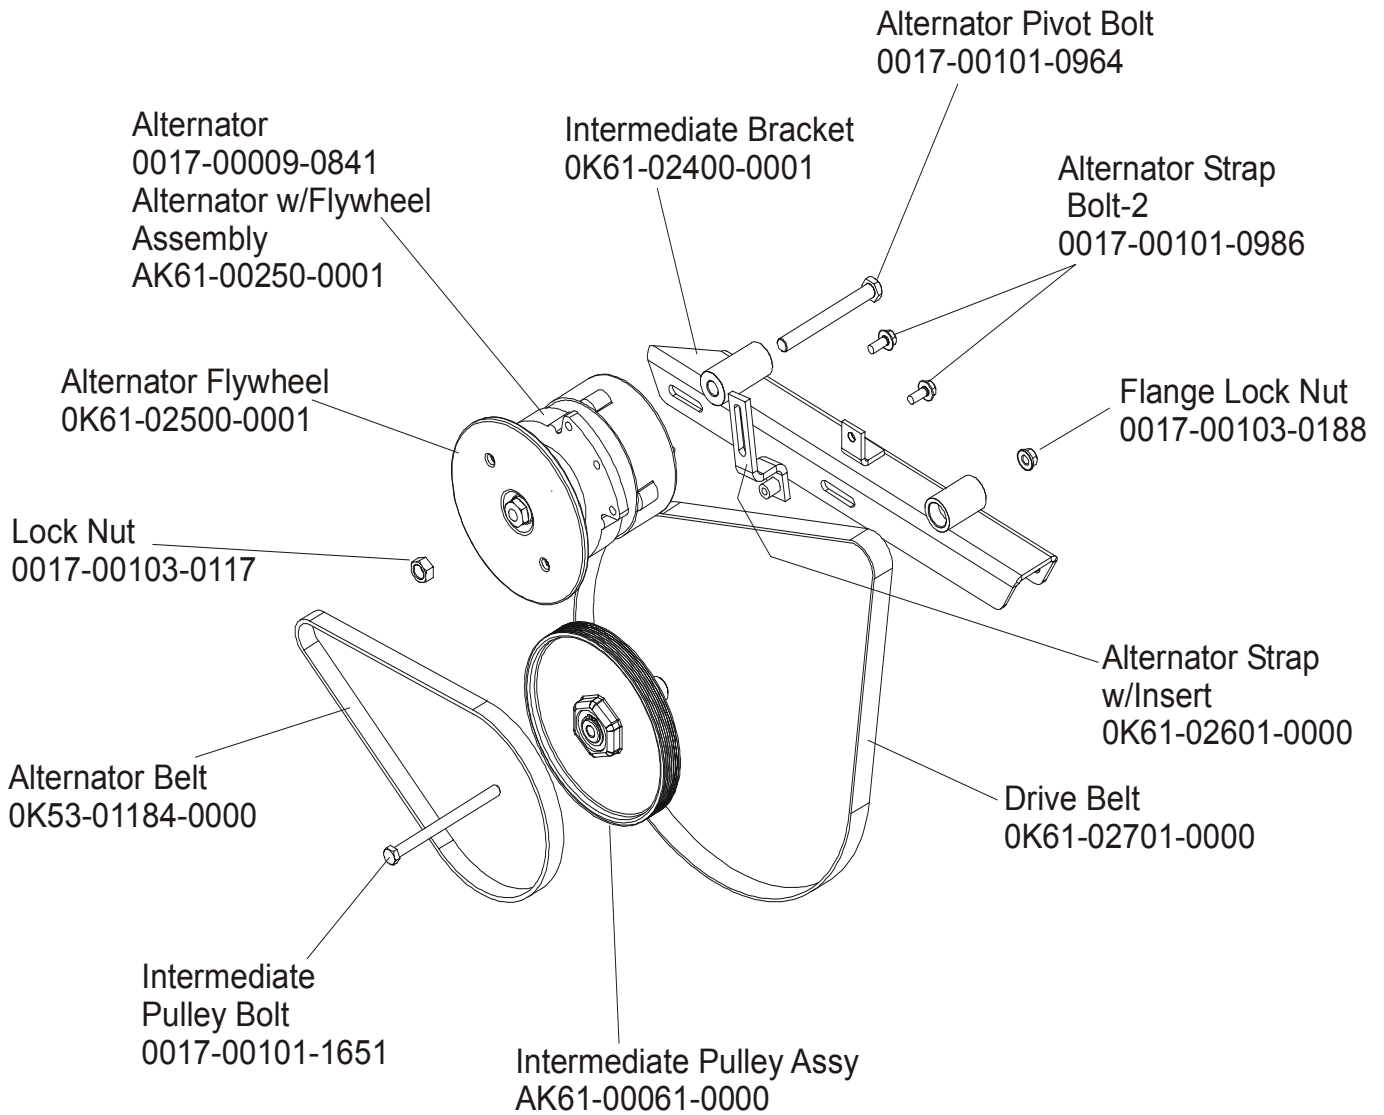

# *LifeFitness*

**CROSS-TRAINER 91XW-0XXX-01**

**Customer Support Services**  
***PARTS MANUAL*** rev. 04 May 2007

**91XW CROSS-TRAINER  
REFERENCES**

**91XW-0XXX-01  
S/N XTG100000 and UP**

OPERATION MANUAL	M051-00K61-A093
SERVICE MANUAL	M051-00K61-A097
ARCTIC SILVER TOUCH UP PAINT: SPRAY CAN .5 OZ BOTTLE W/APPLICATOR .33 OZ PEN	0017-00008-0204 0017-00008-0205 0017-00008-0206
STEALTH GRAY TOUCH UP PAINT (FOR ROCKER ARMS):  SPRAY CAN .5 OZ BOTTLE W/APPLICATOR	0017-00008-0199 0017-00008-0198
ACCESS PANEL ASSEMBLY  PANEL ASSEMBLY CONSISTS OF: 1) AK32-00020-0002 2) AK32-00078-0001 3) 0K61-01373-0000 4) 0017-00021-2846 5) 0017-00042-0754	AK61-00190-0000  COAX CABLE POWER CABLE ACCESS BRACKET F-TYPE CONNECTOR PLASTIC GROMMET
HARDWARE BAG	AK61-00181-0000

**The 91XW-0XXX-01 has both Telemetry and LifePulse Sensors for Heart Rate.**

**NOTE: ADDING THE BOLT ON LCD SCREEN TO THE 91XW-0XXX-01 MAKES THE UNIT A 91XER-0XXX-01.**

	Page
DRIVE BELTS AND ALTERNATOR.....	4
CONSOLE SUPPORT ASSEMBLY.....	5
CONSOLE ASSEMBLY .....	6
ROLLER ASSEMBLY .....	7
CRANKSHAFT ASSEMBLY.....	8
DRIVE LINKAGE ASSEMBLY.....	9
ANTI-LIFT BRACKET AND OUTER PEDAL COVERS.....	10
BRACKETS AND FRAME ASSEMBLY .....	11
CLEVIS AND FRONT FRAME COVERS .....	12
PEDAL LEVER ASSEMBLY.....	13
ROCKER ARM COVERS .....	14
ROCKER ARM ASSEMBLY .....	15
REAR DRIVE SHROUDS W/DECALS.....	16
UPPER ARM / HEART RATE ASSEMBLY .....	17
CABLES.....	18

**91XW CROSS-TRAINER  
DRIVE BELTS AND ALTERNATOR**

**91XW-0XXX-01  
S/N XTG100000 and UP**

**91XW CROSS-TRAINER  
CONSOLE SUPPORT ASSEMBLY**

**91XW-0XXX-01  
S/N XTG10000 and UP**

**91XW CROSS-TRAINER  
CONSOLE ASSEMBLY**